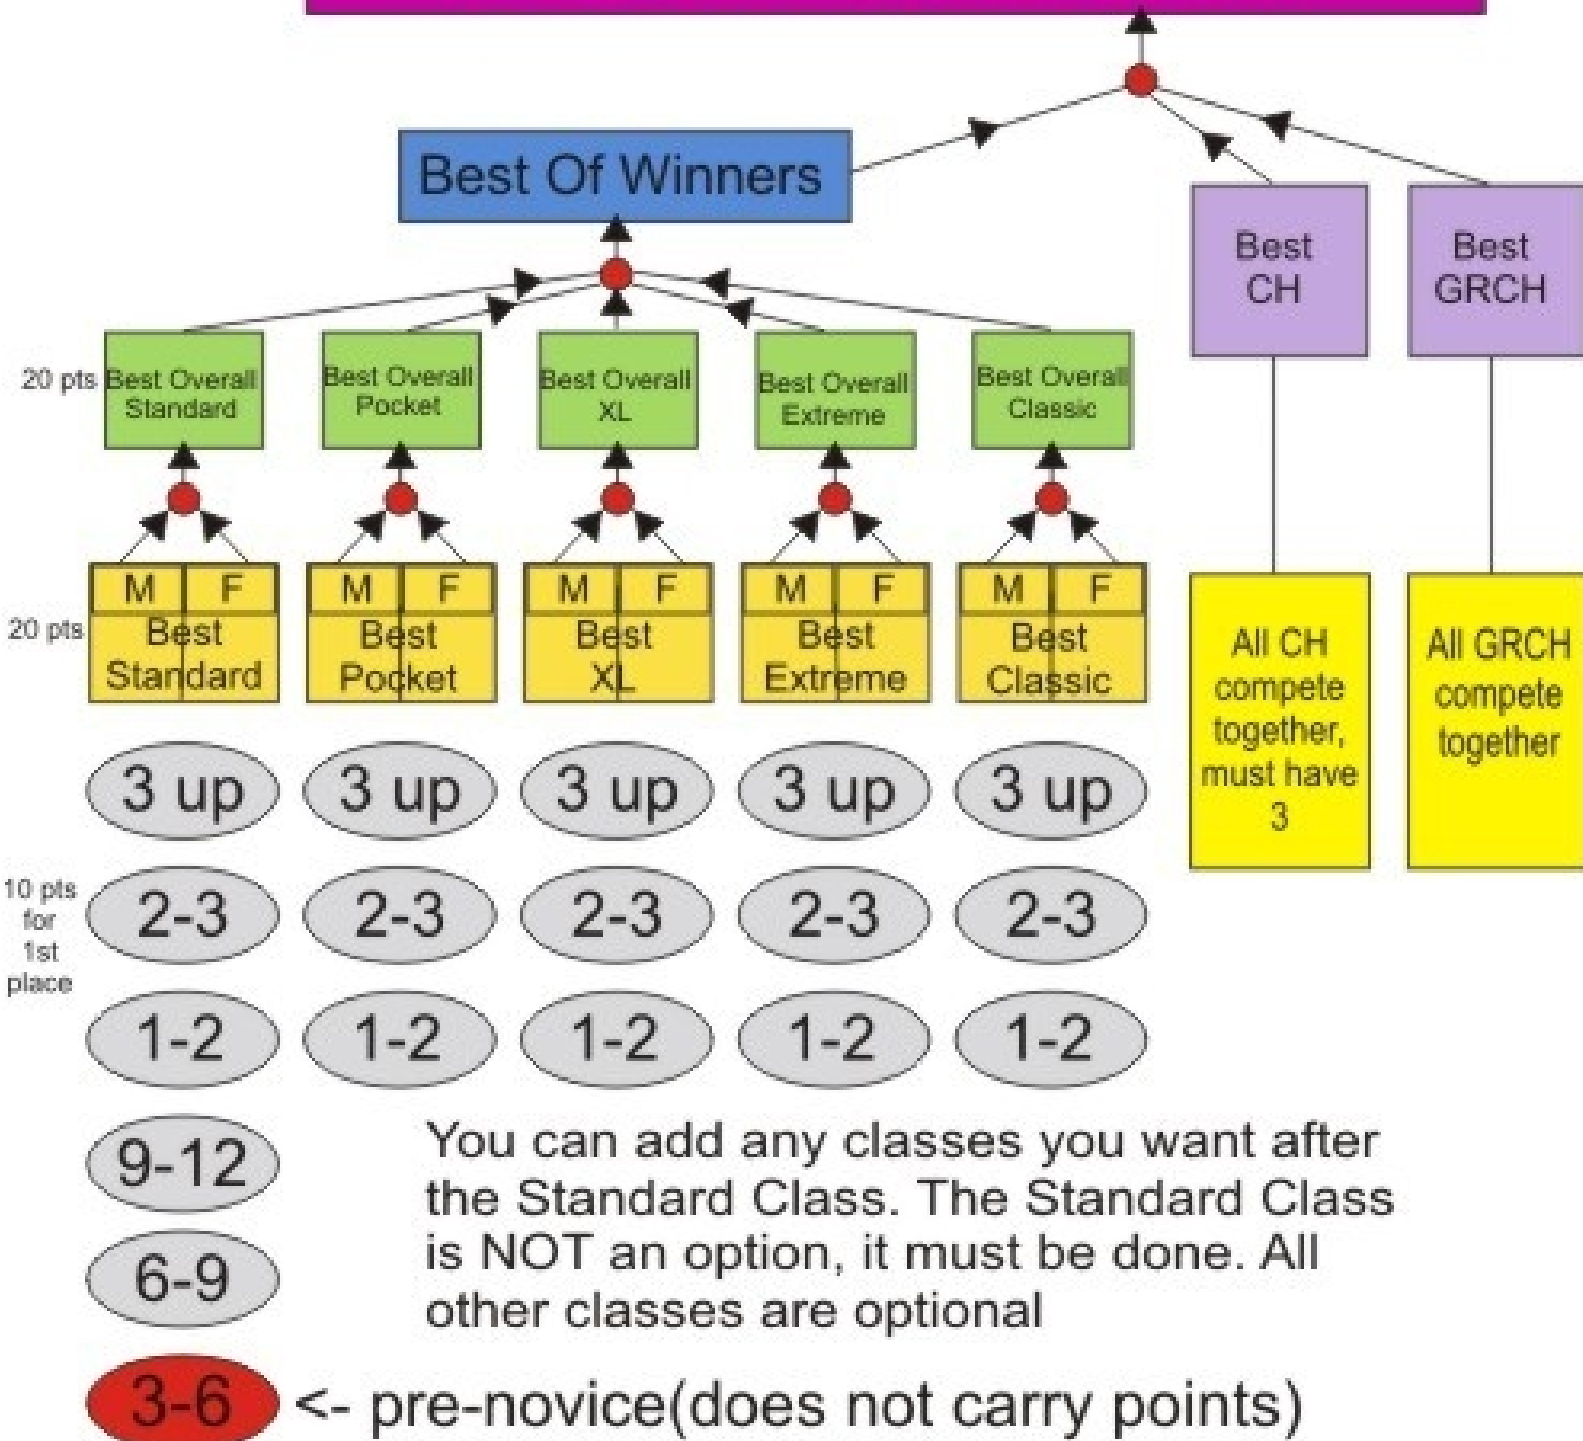

For Shows with the AMERICAN BULLY only

Best Of Breed

Standard Pocket XL Extreme Classic